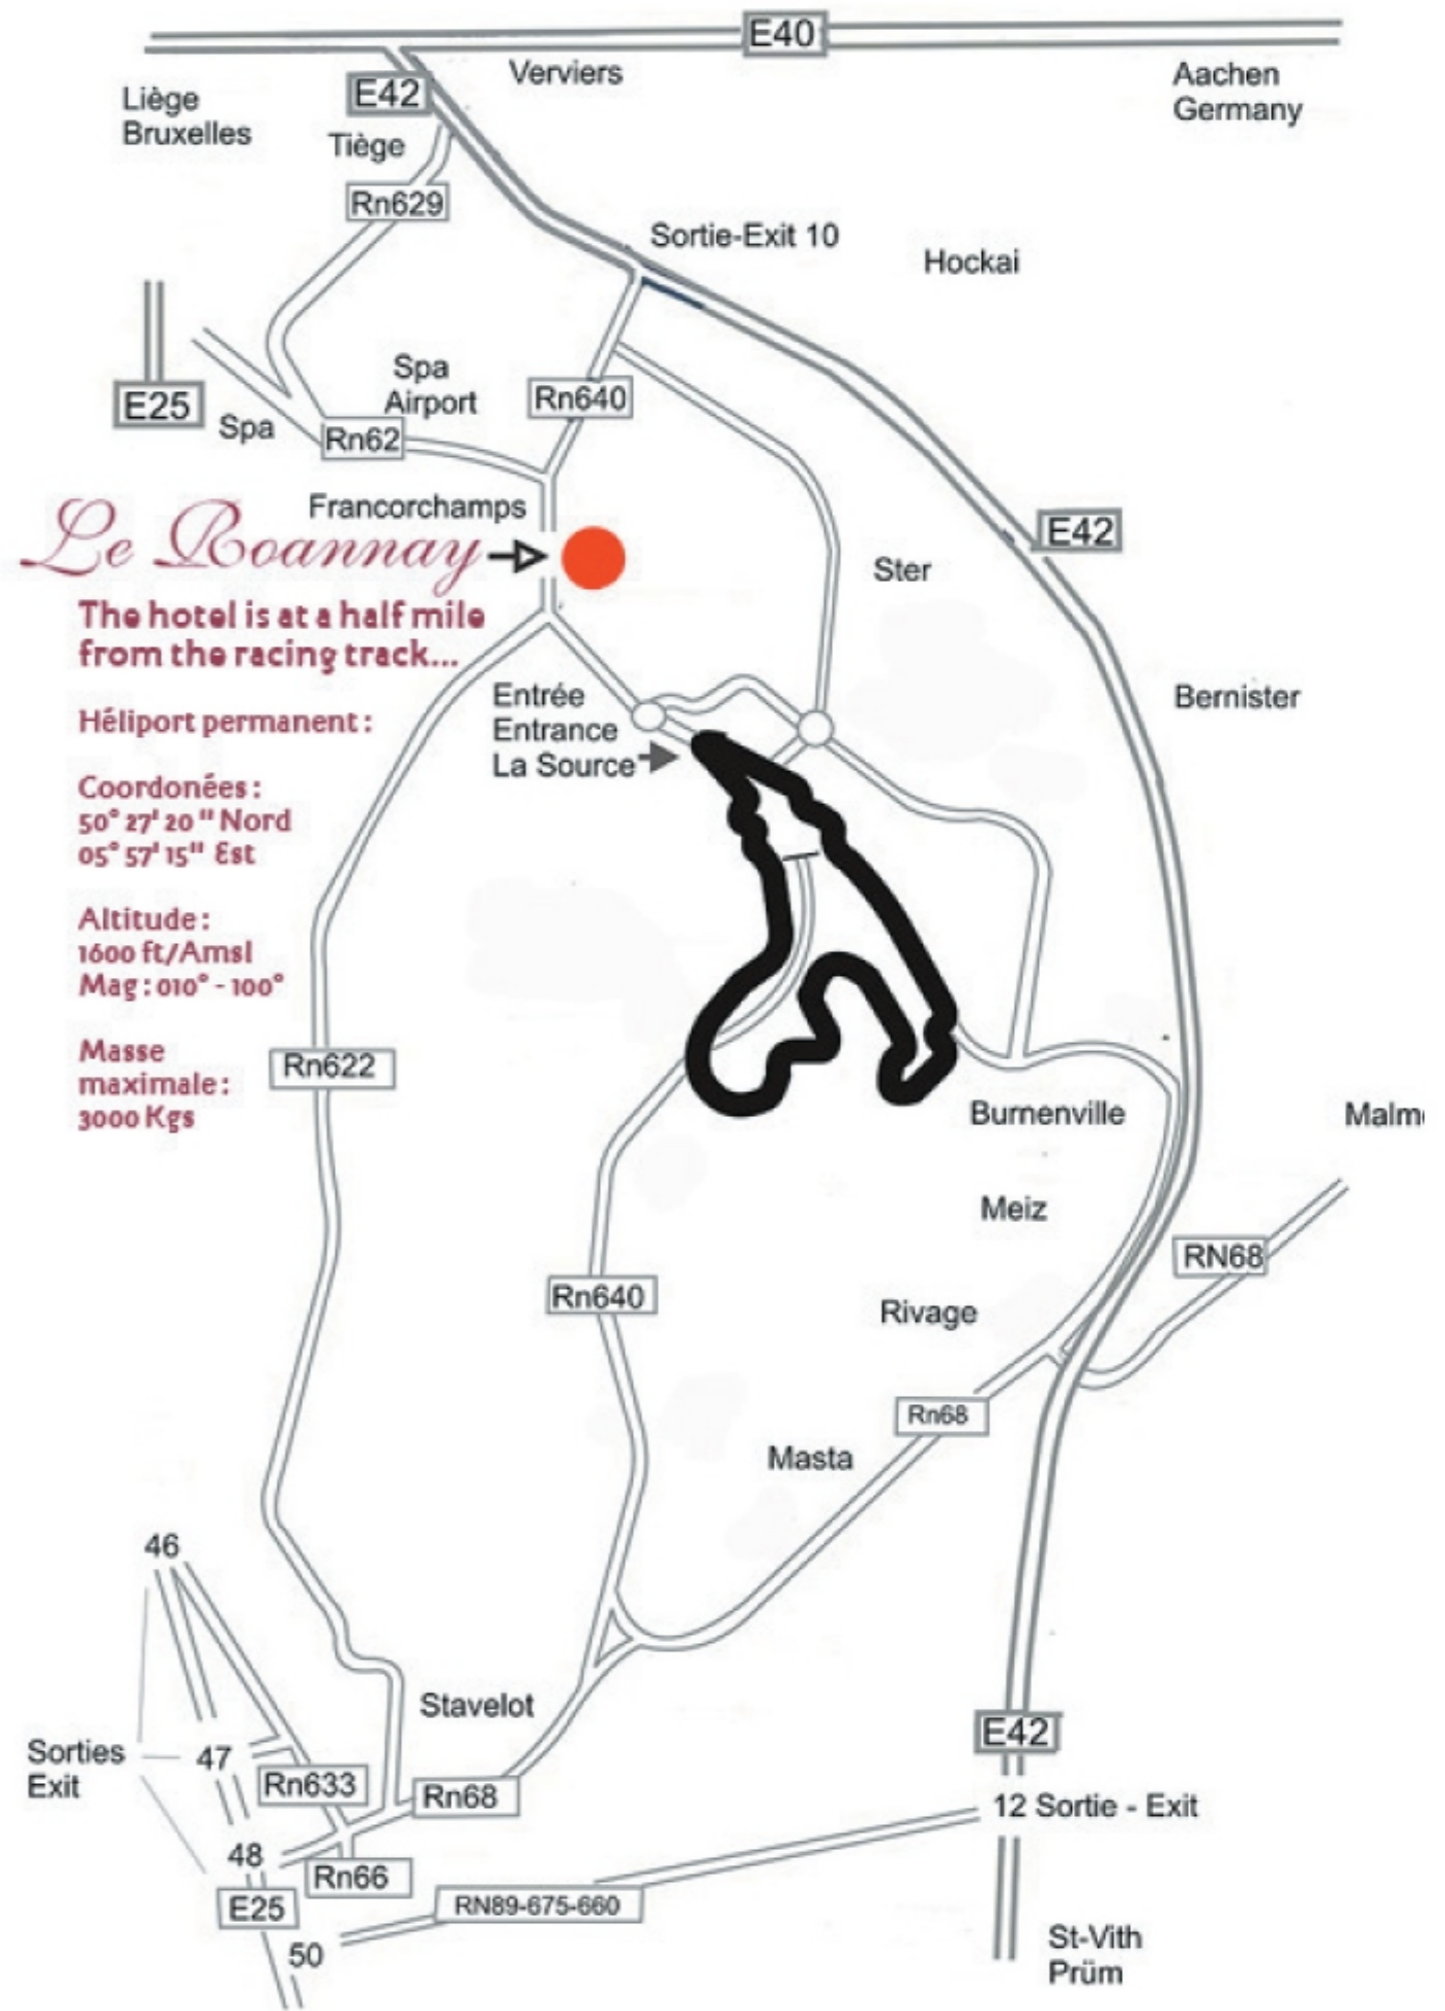

Access to the circuit of Spa - Francorchamps

The accreditation Centre is located close to the Roannay Hotel

Le Roannay

The hotel is at a half mile from the racing track...

Héliport permanent :

Coordonnées :
50° 27' 20" Nord
05° 57' 15" Est

Altitude :
1600 ft/Amsl
Mag : 010° - 100°

Masse maximale :
3000 Kgs