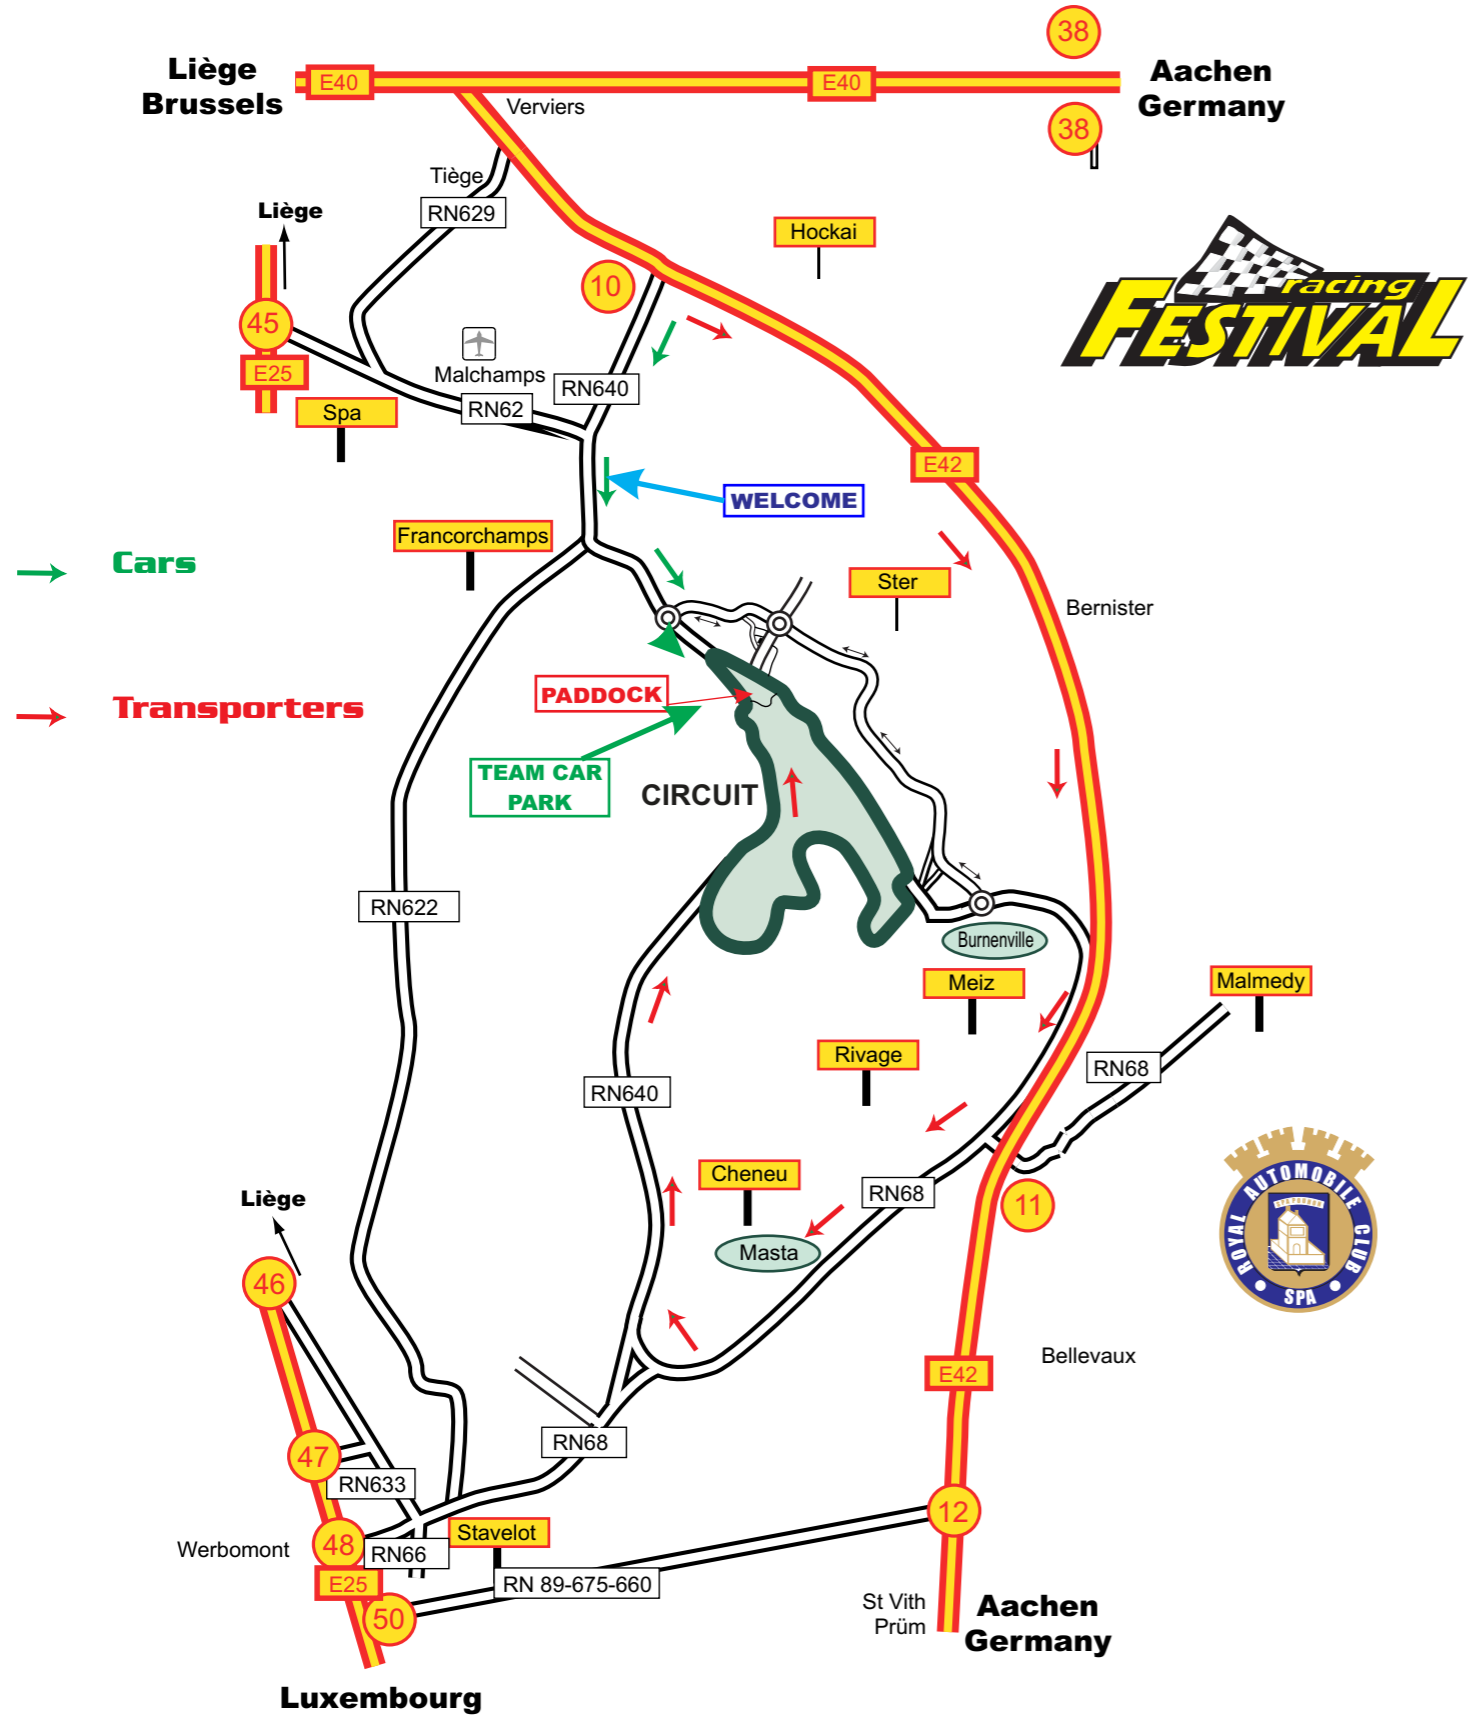

Access to the circuit of Spa - Francorchamps

The accreditation Centre is located close to the Roannay Hotel

Le Roannay

The hotel is at a half mile from the racing track...

Héliport permanent :

Coordonnées :
50° 27' 20" Nord
05° 57' 15" Est

Altitude :
1600 ft/Amsl
Mag : 010° - 100°

Masse maximale :
3000 Kgs